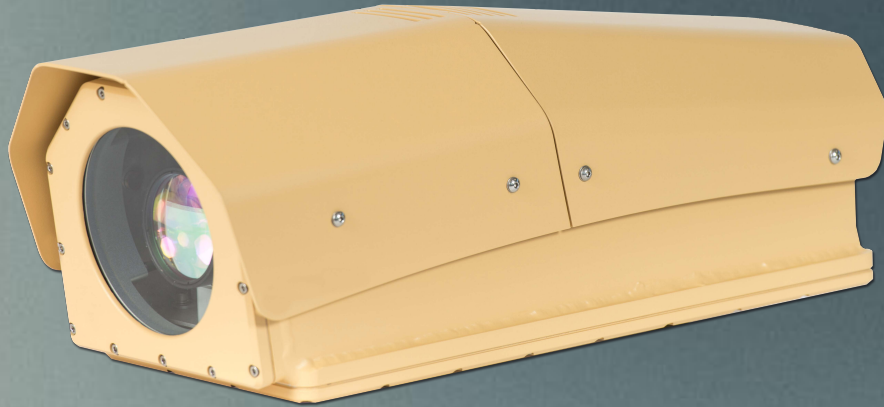

2 megapixel  
Long range network camera

---

**TLRCS1000A/B / TLRCS750A/B / TLRCS375A/B**

**KEY FEATURES**

- Long range lenses 20-1000mm., 20-750mm., 15-375mm.
- 2 megapixel ultra low lux CMOS sensors
- Zoom / Auto-iris lenses
- H.264/MJPEG video compression
- 2X e-extender
- Hardware Wide Dynamic Range
- Multiple streams
- Real day & night, auto switch ICR filter
- 3DNR Noise reduction
- EIS in A series, optional in B series
- Optical Defog lens
- IP68 waterproof
- Onvif and Profile S compliant